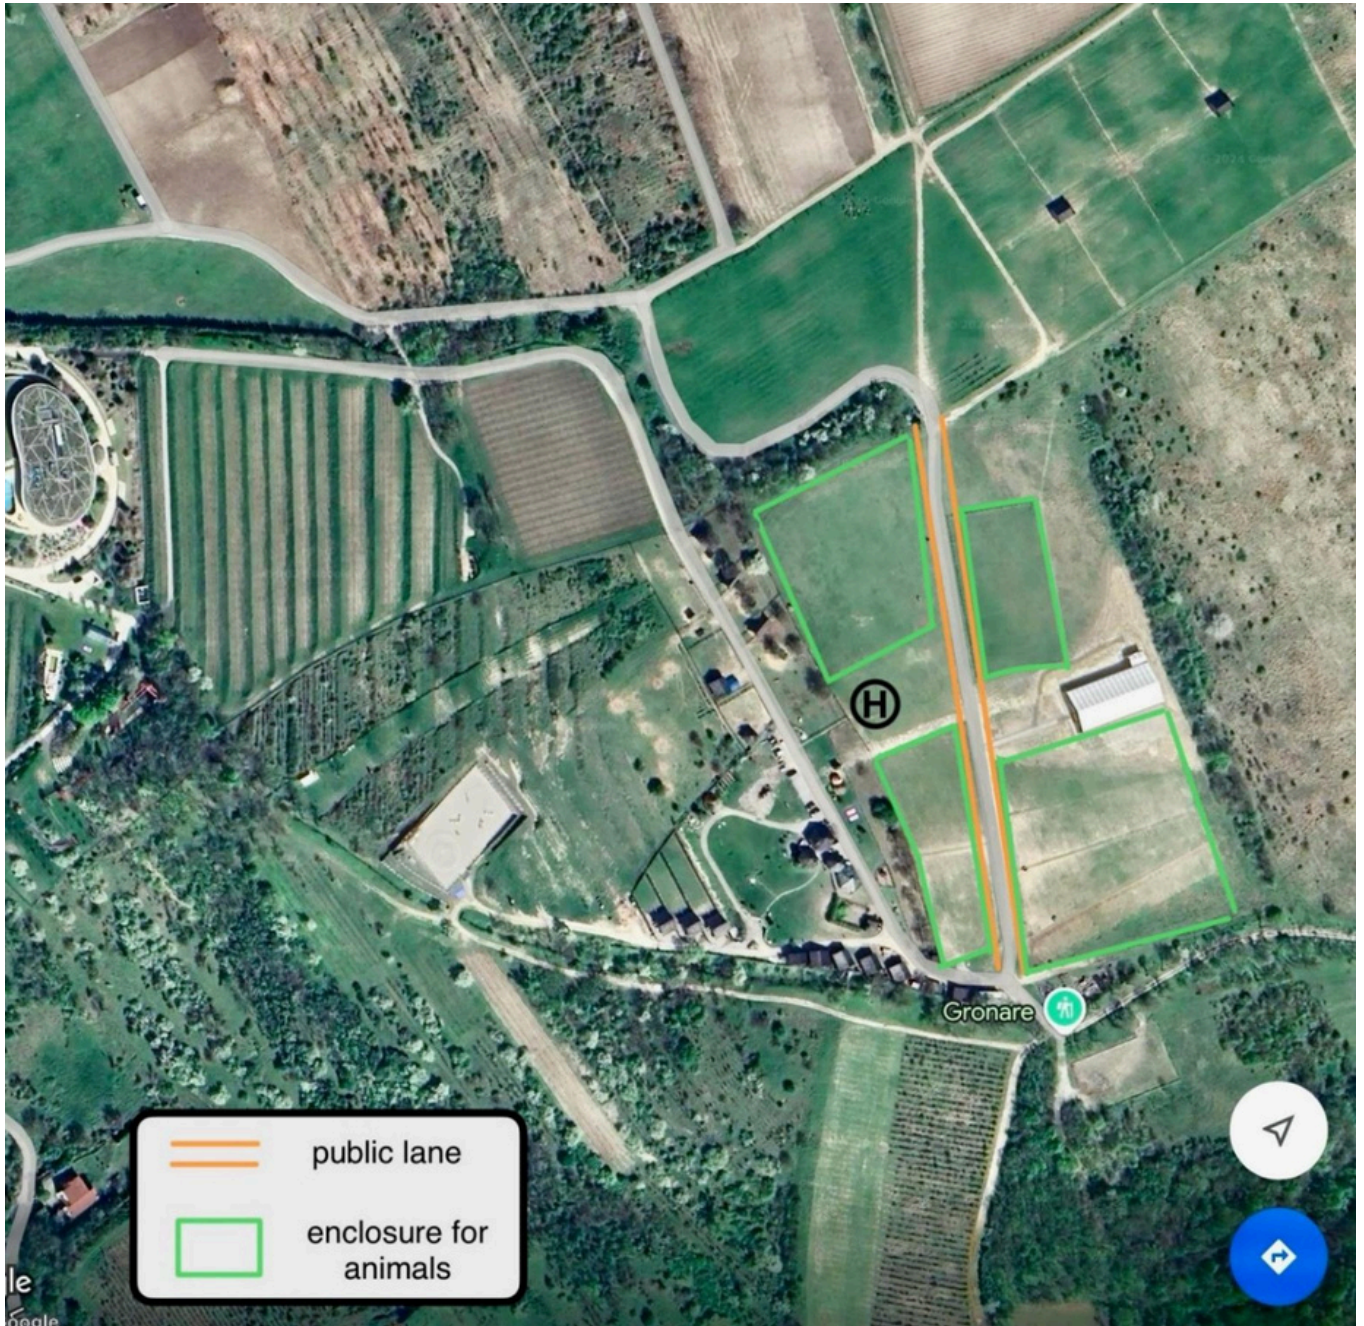

CABIN DEVIN Heliport		Bratislava TWR 118,300	
Coordinates 481019N 0170009E	Elevation 905 ft (276 m) MSL	Bratislava FIC 124,300	
PPR - NoRadioconnectionavailable			
VFR Day	Min Arrival Altitude 1500 ft MSL	Prior Permit Required (PPR)	Tel: +421911513387
	Non-Public – Domestic,	Working days 1000-1700 LT	Cabin Devin K zlatému rohu 36 841 10 Devín www.cabindevin.com

1. Local Information:

Landingsiteisonprivateestatedirectlyabovethe village Devin not far from restaurant. Heliportislocatedinameadow,onafarmsurrounded by animals. The surrounding terrain is slightly slopped,butthelandingspotisleveled,Dueto the sloping terrain and position of access gate, we recommendtoparkinparallelwithadjacentfence.

2. Arrivalinformation

HeliportissituatedoutsideofBratislavaCTR,below TMA2 Bratislava(2500-5000 ft) in class G airspace. If needed,YoumaycontactBratislavaFIC(124,300 MHz)

Duringapproach,pleaseavoidoverflyingpopulated areas following recommended flight routes and another noise abatement procedure.

Pay specialattentiononfinalapproach-apubliclane passes close to the heliport. If there are some people, bikersorguidedhorses,animals,pleaseholduntil it is vacated. The animals in enclosures are pretty used to helicopters,don'tneedtobetakeninconsiderations.