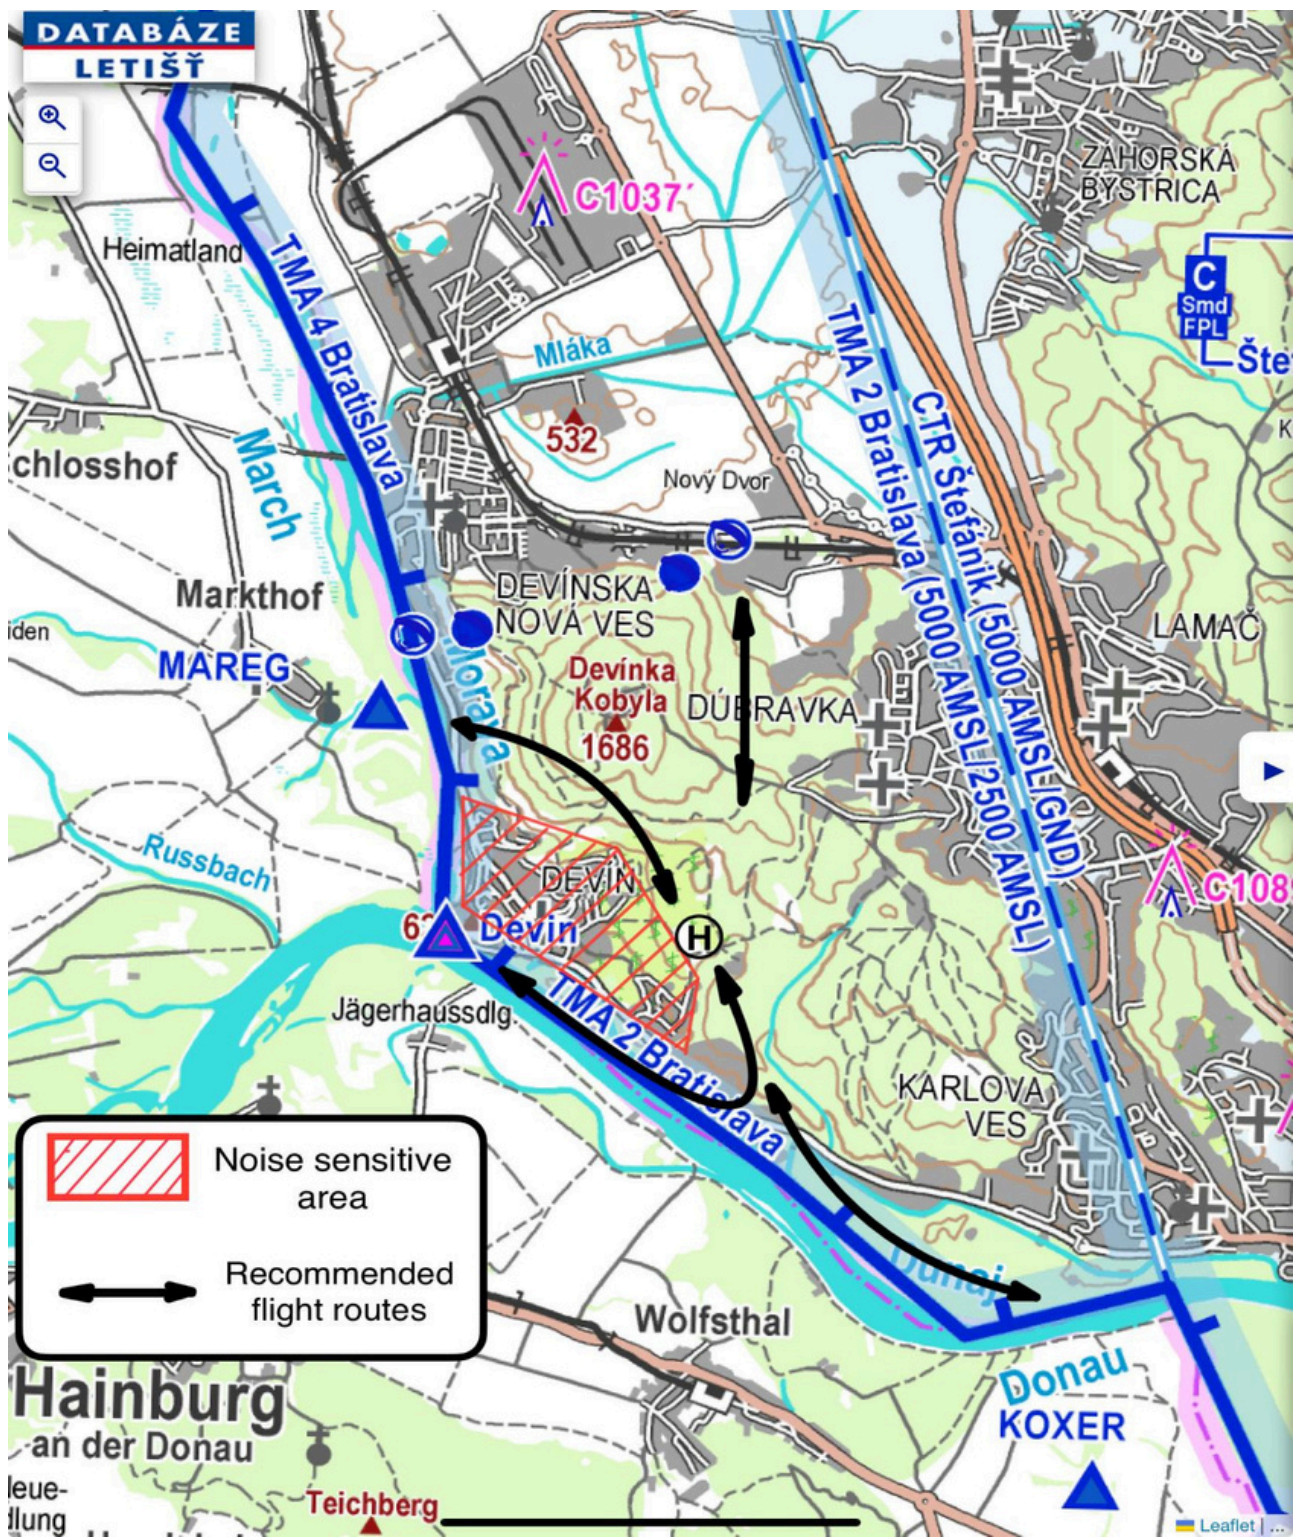

CABIN DEVIN Heliport		Bratislava TWR 118,300	
Coordinates 481019N 0170009E	Elevation 905 ft (276 m) MSL	Bratislava FIC 124,300	
PPR - NoRadioconnectionavailable			
VFR Day	Min Arrival Altitude 1500 ft MSL	Prior Permit Required (PPR)	Tel: +421911513387
	Non-Public – Domestic,	Working days 1000-1700 LT	Cabin Devin K zlatému rohu 36 841 10 Devín www.cabindevin.com

1. Local Information:

Landingsiteisonprivateestatedirectlyabovethe village Devin not far from restaurant. Heliportislocatedinameadow,onafarmsurrounded by animals. The surrounding terrain is slightly slopped,butthelandingspotisleveled,Dueto the sloping terrain and position of access gate, we recommendtoparkinparallelwithadjacentfence.

2. Arrivalinformation

HeliportissituatedoutsideofBratislavaCTR,below TMA2 Bratislava(2500-5000 ft) in class G airspace. If needed,YoumaycontactBratislavaFIC(124,300 MHz)

Duringapproach,pleaseavoidoverflyingpopulated areas following recommended flight routes and another noise abatement procedure.

Pay specialattentiononfinalapproach-apubliclane passes close to the heliport. If there are some people, bikersorguidedhorses,animals,pleaseholduntil it is vacated. The animals in enclosures are pretty used to helicopters,don'tneedtobetakeninconsiderations.